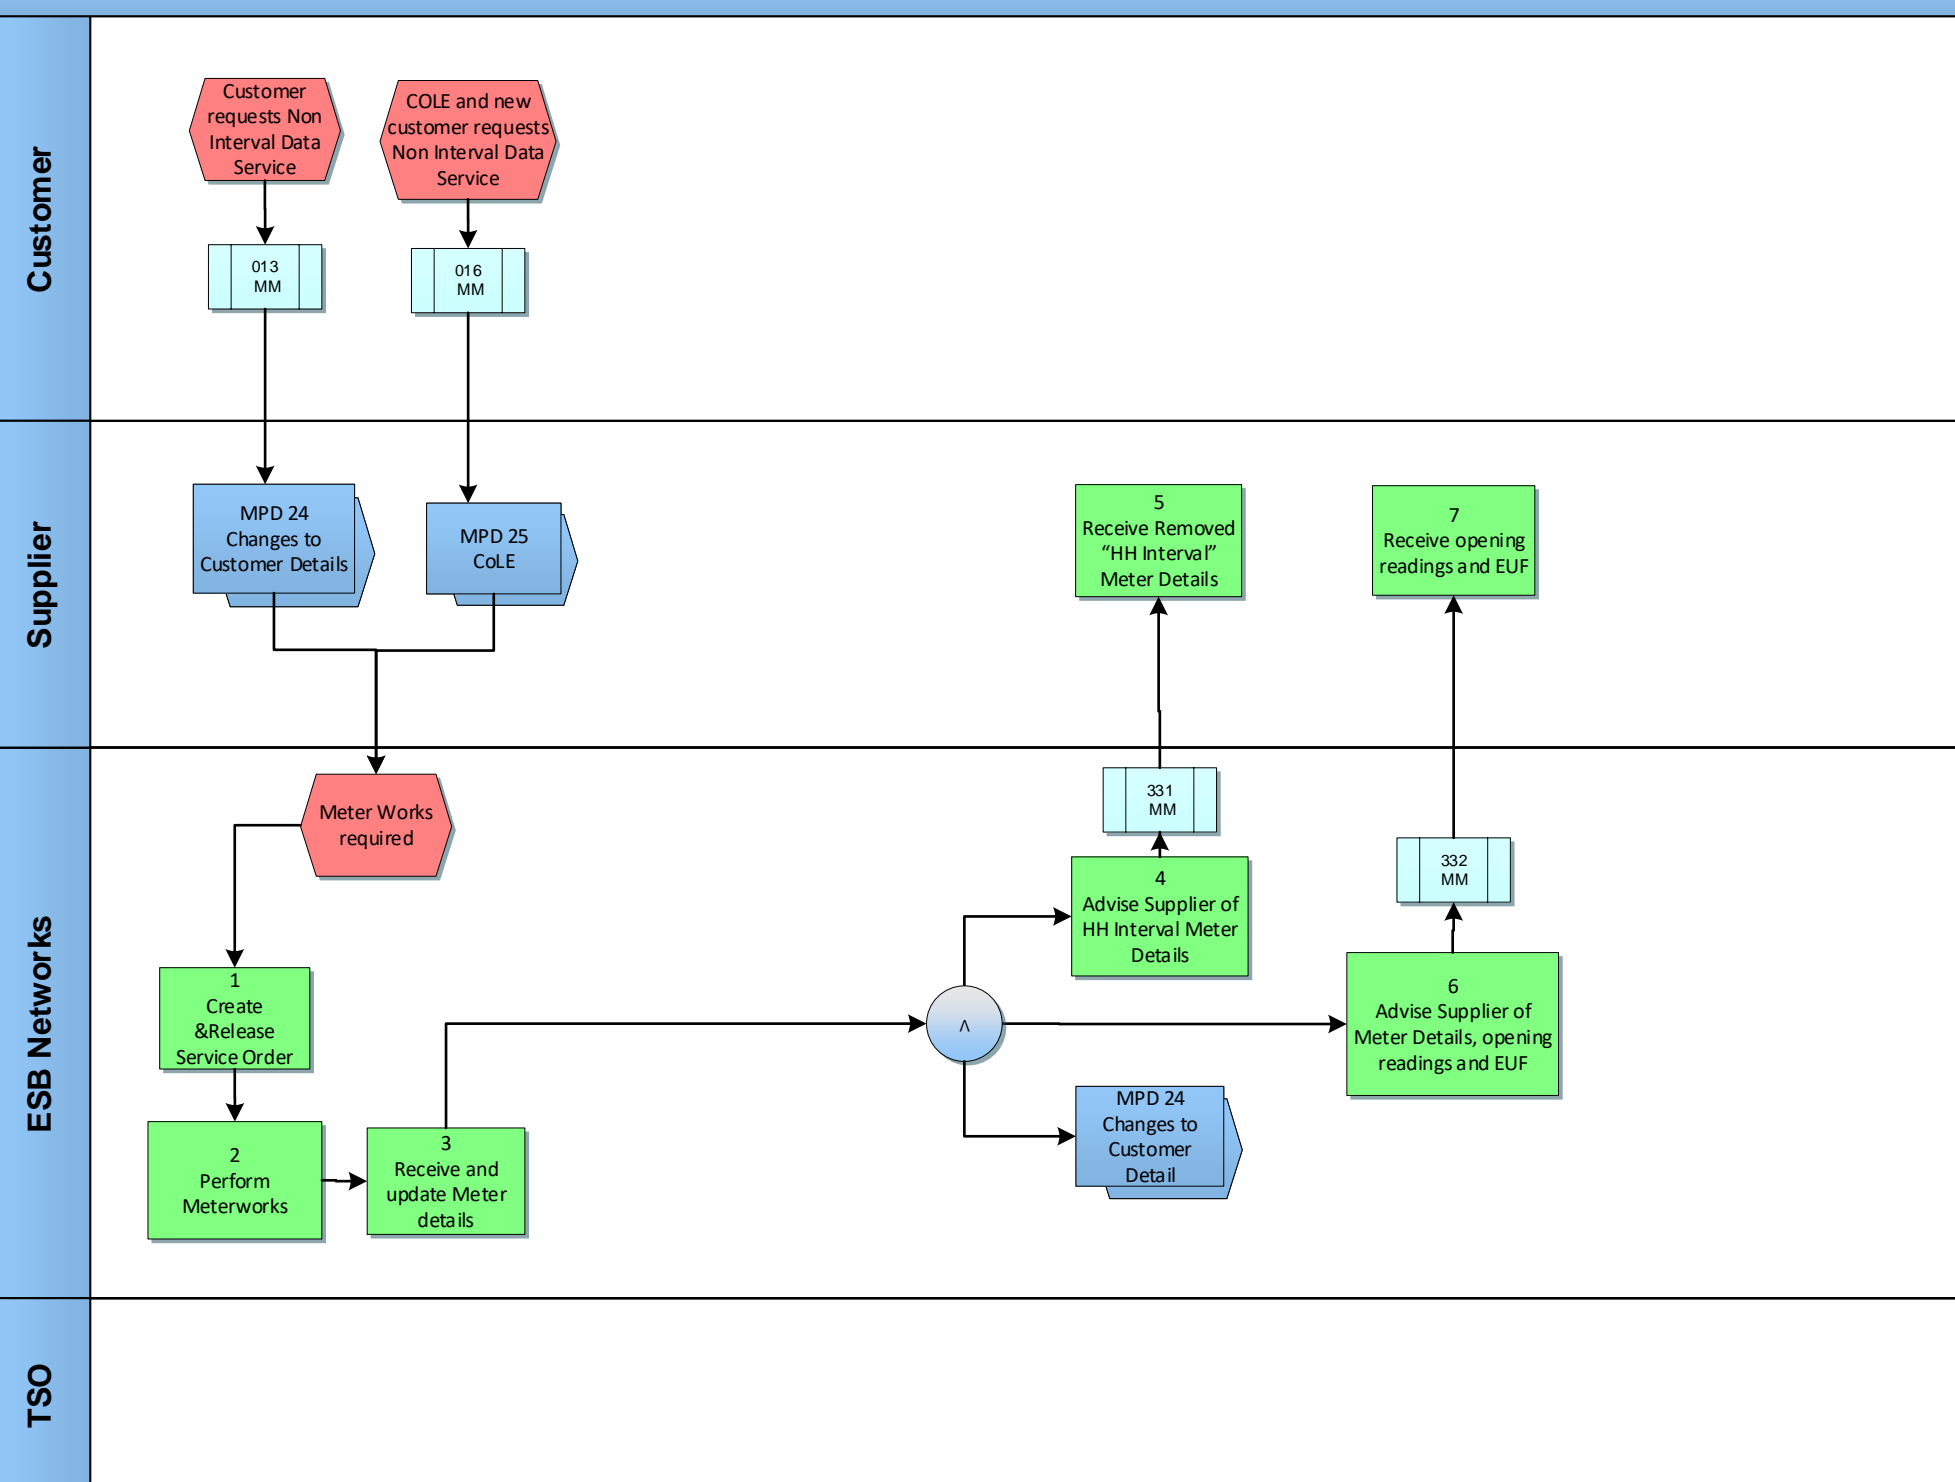

MPD 35.1 – Change of Smart Data Services Interval to Non Interval

Version in which last change Implemented	Source of Change	Description
Version 13.0	MCR 1160	New Market Process MPD for SMART