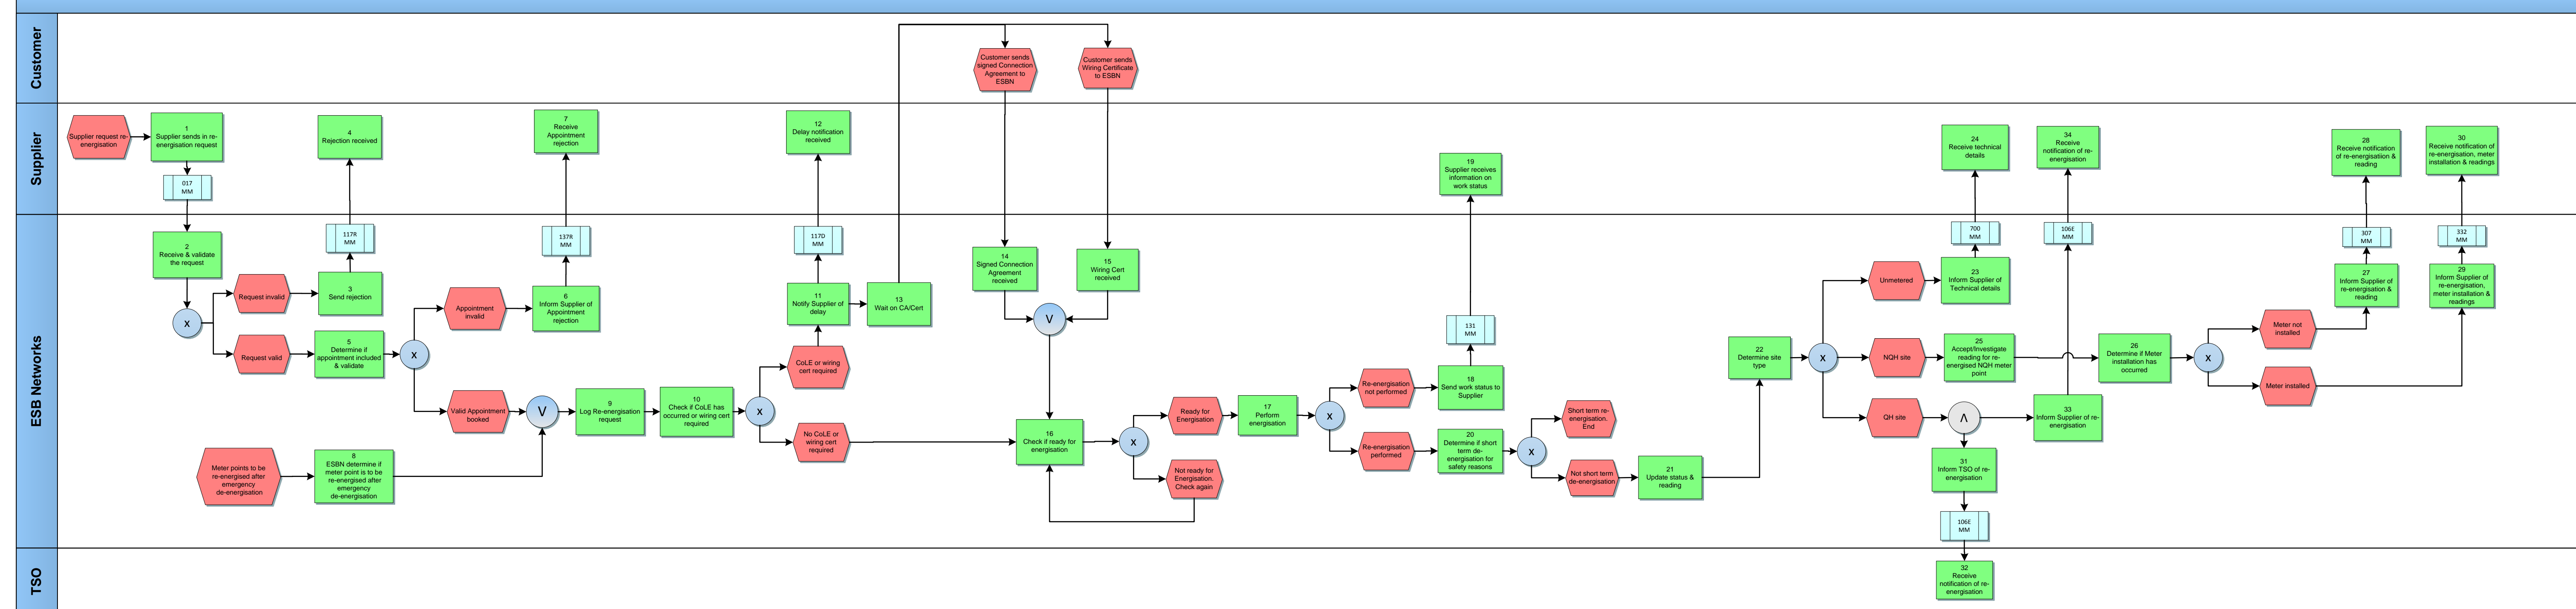

MPD 10 – Re-energise

Version in which last change implemented	Source of Change	Description
Version 10.3	MCR 1145 – Conversion of MPDs from ARIS to document format.	ARIS Process flow converted to Visio format and Step Table included. Corrected SMO listed as a role in the swimlane in ARIS but should be TSO.
Version 10.5		Changes to MPD wording only. No change to workflow End to End.