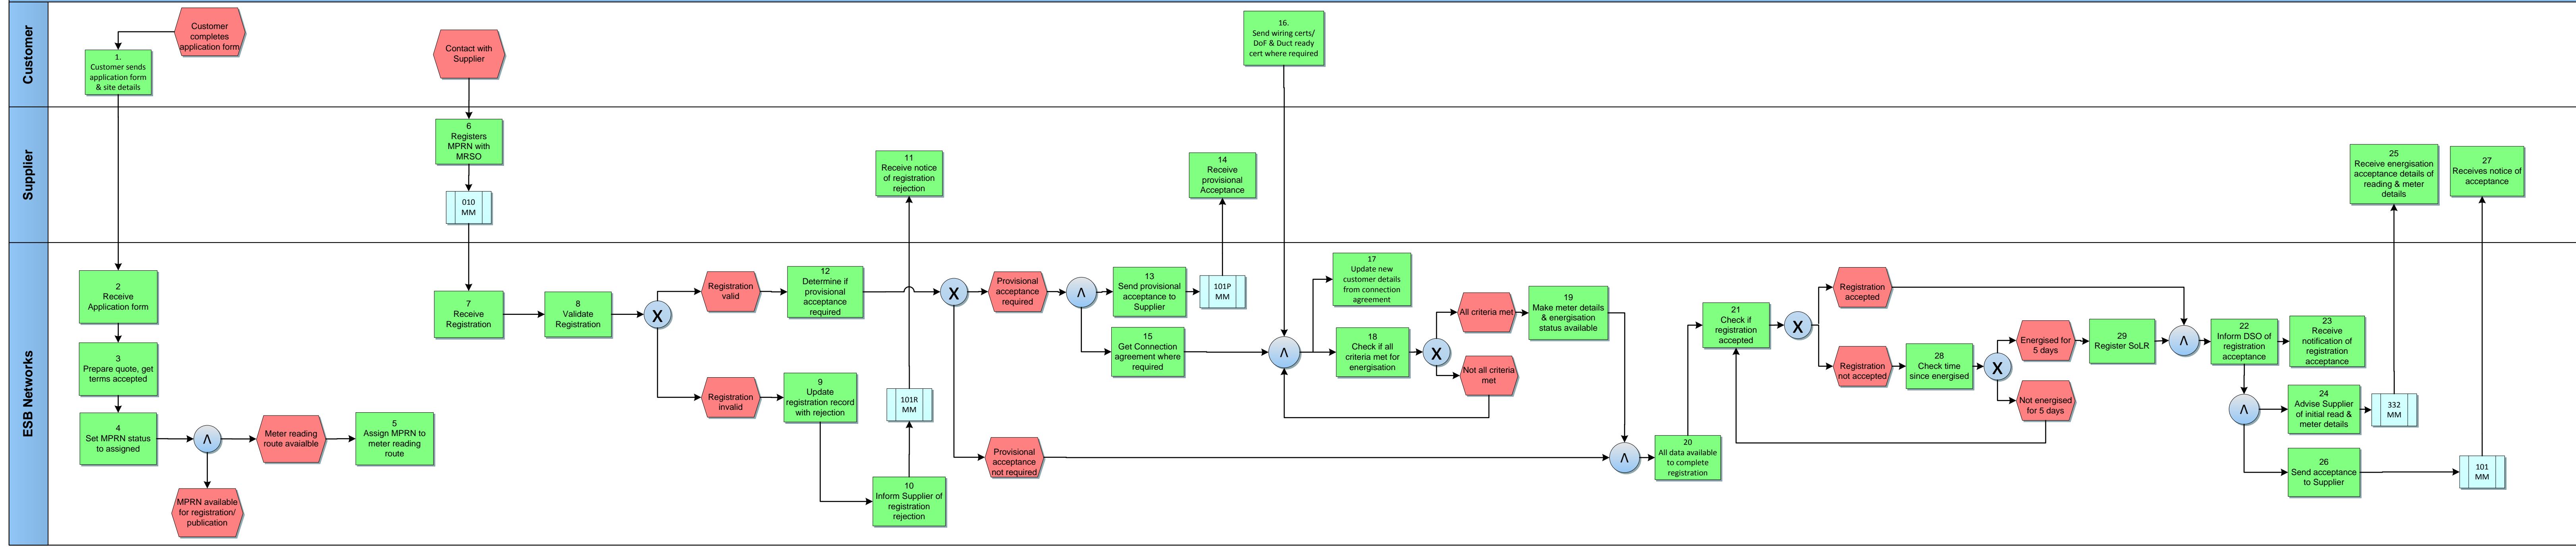

MPD 05 – New NQH Metered Connection End to End Process

Version in which last change Implemented	Source of Change	Description
Version 10.3	MCR 1145 – Conversion of MPDs from ARIS to document format.	ARIS Process flow converted to Visio format and Step Table included.